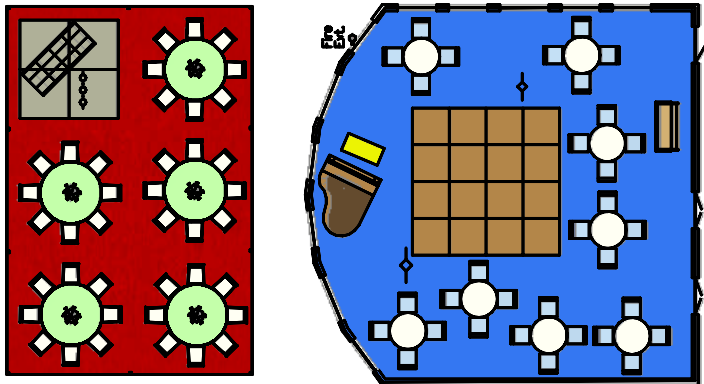

View of the Wedding Tent

Virtual reality renderings let your customer see what their event will look like.

Scale Plan of the Event 1/16"=1 Foot

Scale plans serve as an agreed upon guide for setups.

Ellen's Wedding

Overall View

Overall views give a much better feel for an event than any flat plan or rendered view could.

PartyCAD

Now Shipping Version 11

Perfect Events

Date: 1/1/2009
 Project: Ellen's Wedding
 Owner: Steven Wilson
 Designer: Hank Hufnagel