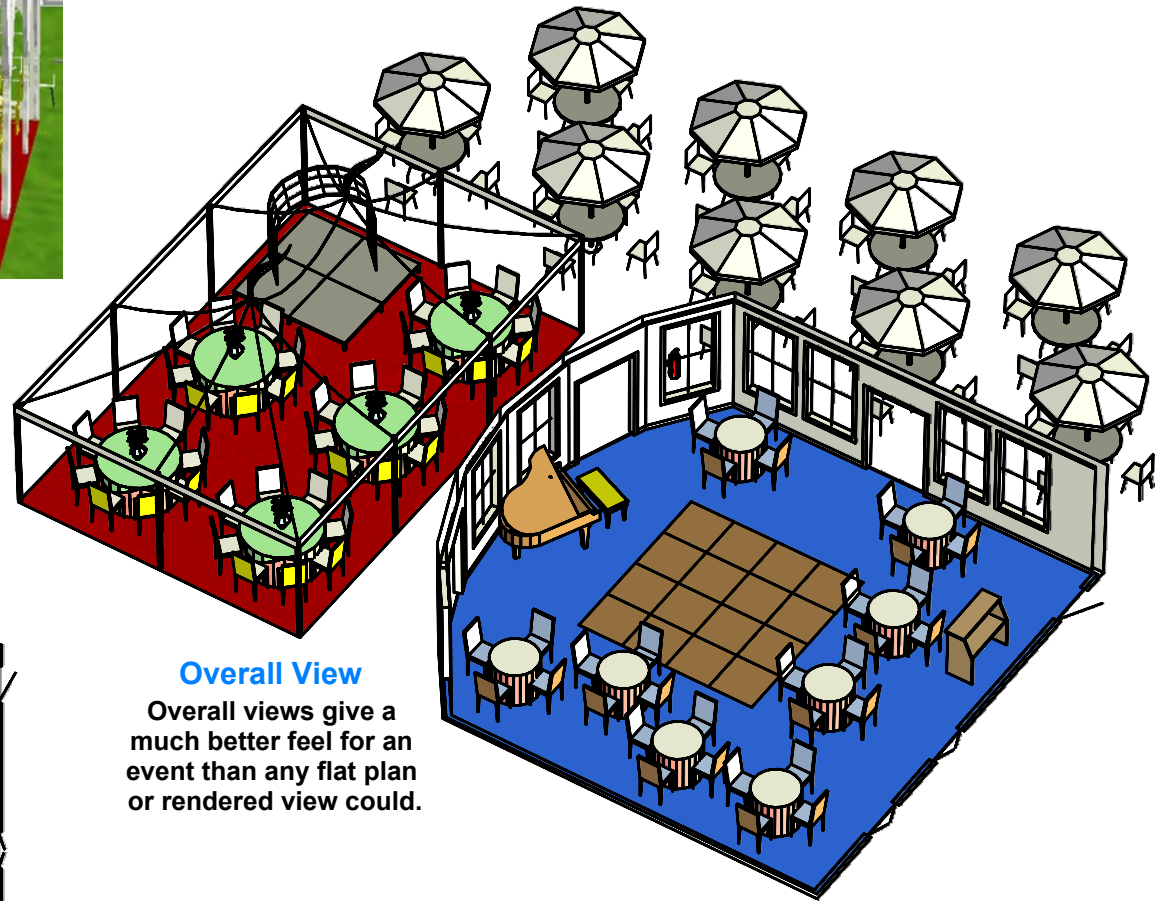

View of the Wedding Tent

Virtual reality renderings let your customer see what their event will look like.

Scale Plan of the Event 1/16"=1 Foot

Scale plans serve as an agreed upon guide for setups.

Ellen's Wedding

Overall View

Overall views give a much better feel for an event than any flat plan or rendered view could.

PartyCAD

Now Shipping Version 11

Perfect Events

Date: 1/1/2009
 Project: Ellen's Wedding
 Owner: Steven Wilson
 Designer: Hank Hufnagel